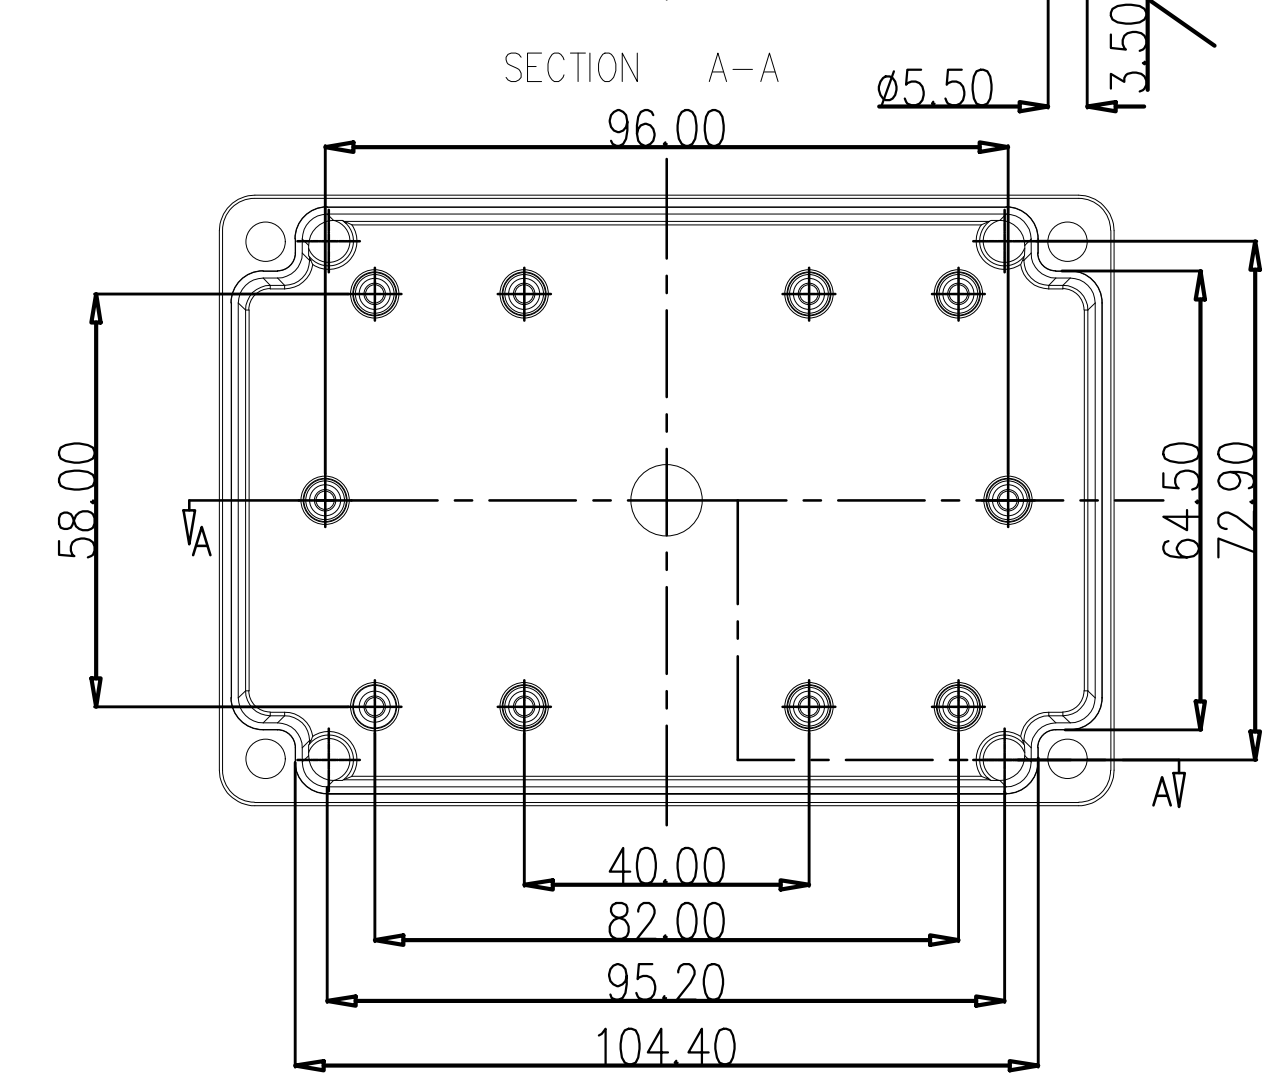

BEN-40-TOP

Wall Mount
Part #BEN-WM

BEN-40 SEALING KIT

BEN-40-BOTTOM

Part Number	Top Color	Bottom Color
BEN-40P	Grey	Grey
BEN-40PC	Clear	Grey
BEN-40P-BLK	Black	Black
BEN-40PC-BLK	Clear	Black
Optional Accessory		
Wall mount kit, pack of 4, color grey. Part # BEN-WM		
Material - Polycarbonate, fire retardant UL 94-V2 Sealing Kit - NEMA 4 / IP65, material - Silicone		