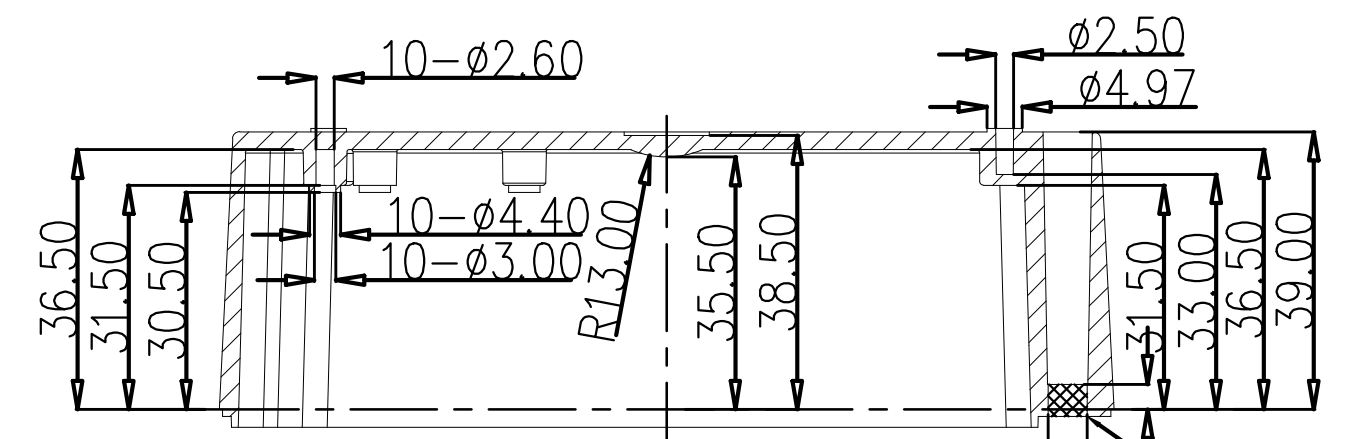

BEN-40-TOP

Wall Mount
Part #BEN-WM

BEN-40 SEALING KIT

BEN-40-BOTTOM

Part Number	Top Color	Bottom Color
BEN-40P	Grey	Grey
BEN-40PC	Clear	Grey
BEN-40P-BLK	Black	Black
BEN-40PC-BLK	Clear	Black
Optional Accessory		
Wall mount kit, pack of 4, color grey. Part # BEN-WM		
Material - Polycarbonate, fire retardant UL 94-V2 Sealing Kit - NEMA 4 / IP65, material - Silicone		