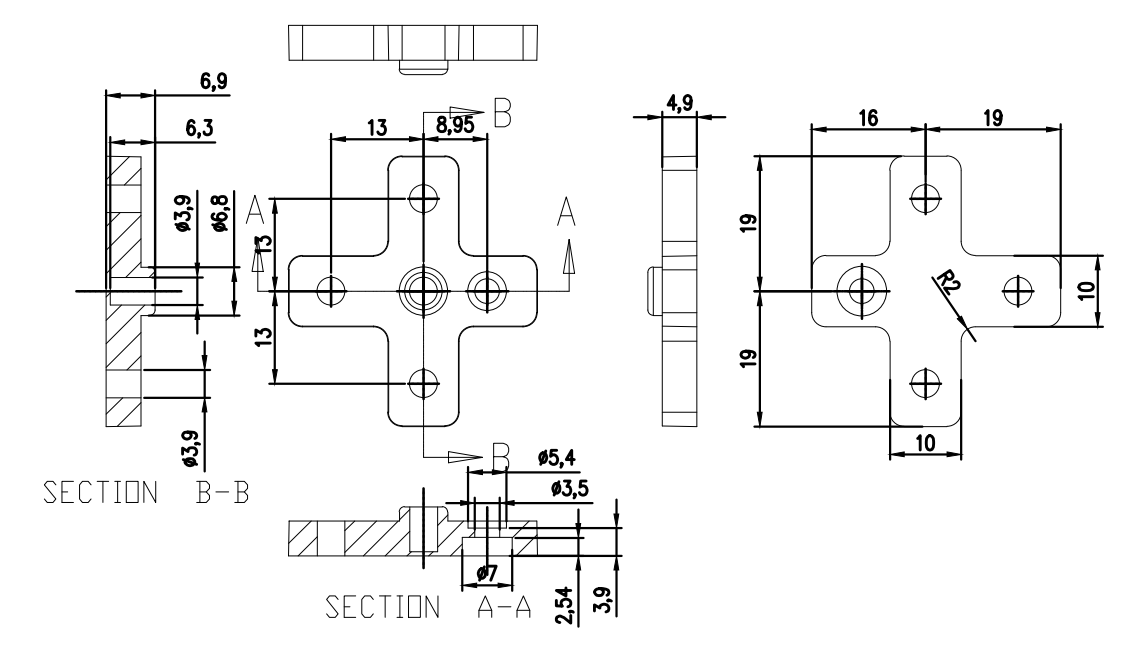

BEN-40-TOP

Wall Mount
Part #BEN-WM

BEN-40 SEALING KIT

BEN-40-BOTTOM

Part Number	Top Color	Bottom Color
BEN-40P	Grey	Grey
BEN-40PC	Clear	Grey
BEN-40P-BLK	Black	Black
BEN-40PC-BLK	Clear	Black
Optional Accessory		
Wall mount kit, pack of 4, color grey. Part # BEN-WM		
Material - Polycarbonate, fire retardant UL 94-V2 Sealing Kit - NEMA 4 / IP65, material - Silicone		