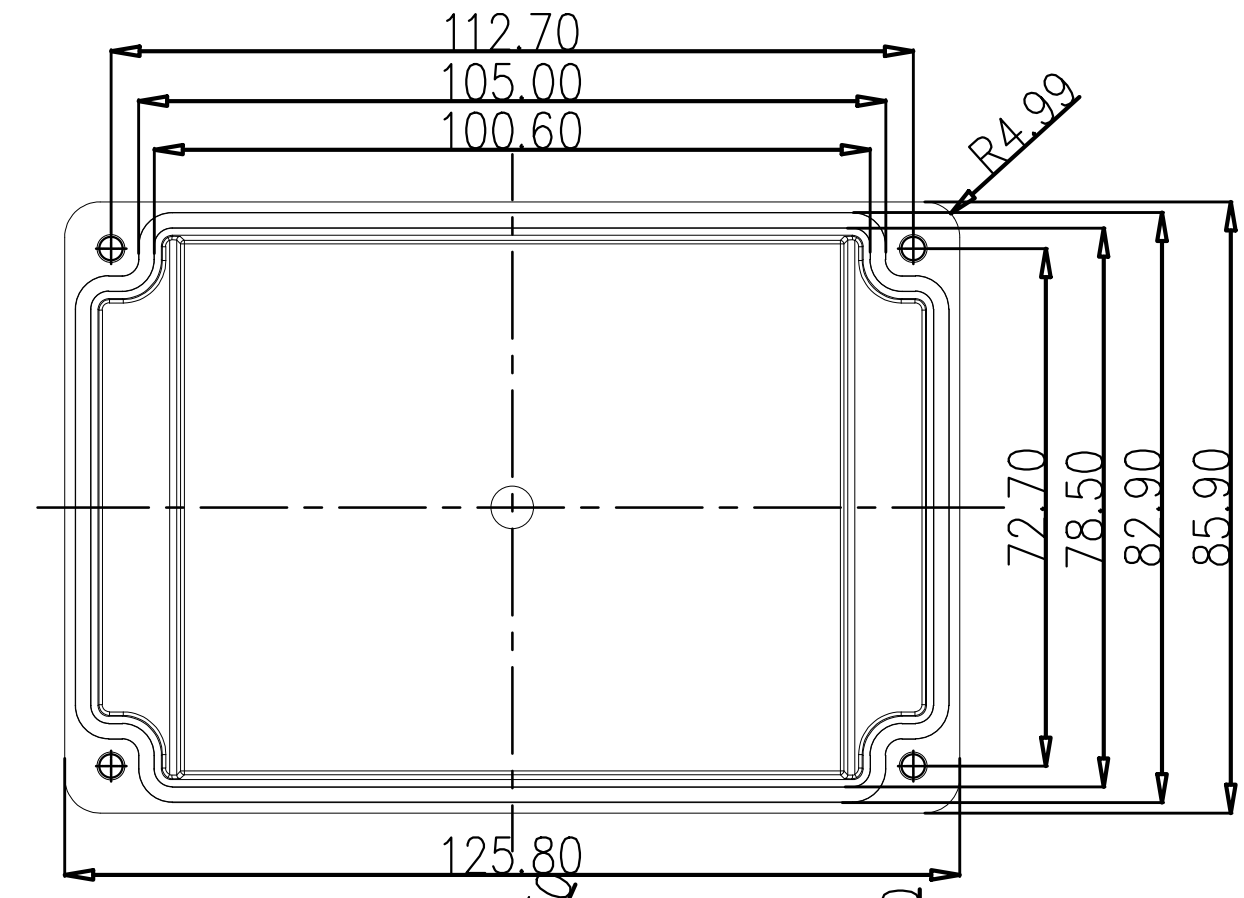

BEN-40-TOP

Wall Mount
Part #BEN-WM

BEN-40 SEALING KIT

BEN-40-BOTTOM

Part Number	Top Color	Bottom Color
BEN-40P	Grey	Grey
BEN-40PC	Clear	Grey
BEN-40P-BLK	Black	Black
BEN-40PC-BLK	Clear	Black
Optional Accessory		
Wall mount kit, pack of 4, color grey. Part # BEN-WM		
Material - Polycarbonate, fire retardant UL 94-V2 Sealing Kit - NEMA 4 / IP65, material - Silicone		