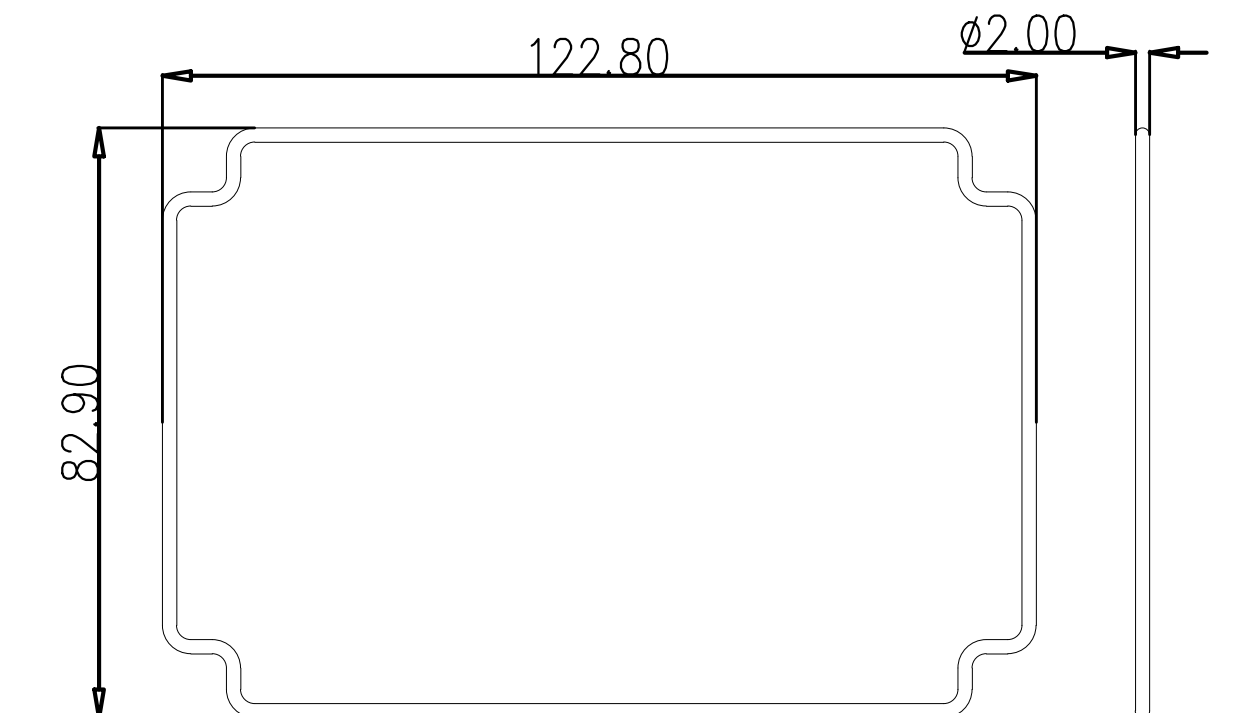

BEN-40-TOP

Wall Mount
Part #BEN-WM

BEN-40 SEALING KIT

BEN-40-BOTTOM

Part Number	Top Color	Bottom Color
BEN-40P	Grey	Grey
BEN-40PC	Clear	Grey
BEN-40P-BLK	Black	Black
BEN-40PC-BLK	Clear	Black
Optional Accessory		
Wall mount kit, pack of 4, color grey. Part # BEN-WM		
Material - Polycarbonate, fire retardant UL 94-V2 Sealing Kit - NEMA 4 / IP65, material - Silicone		