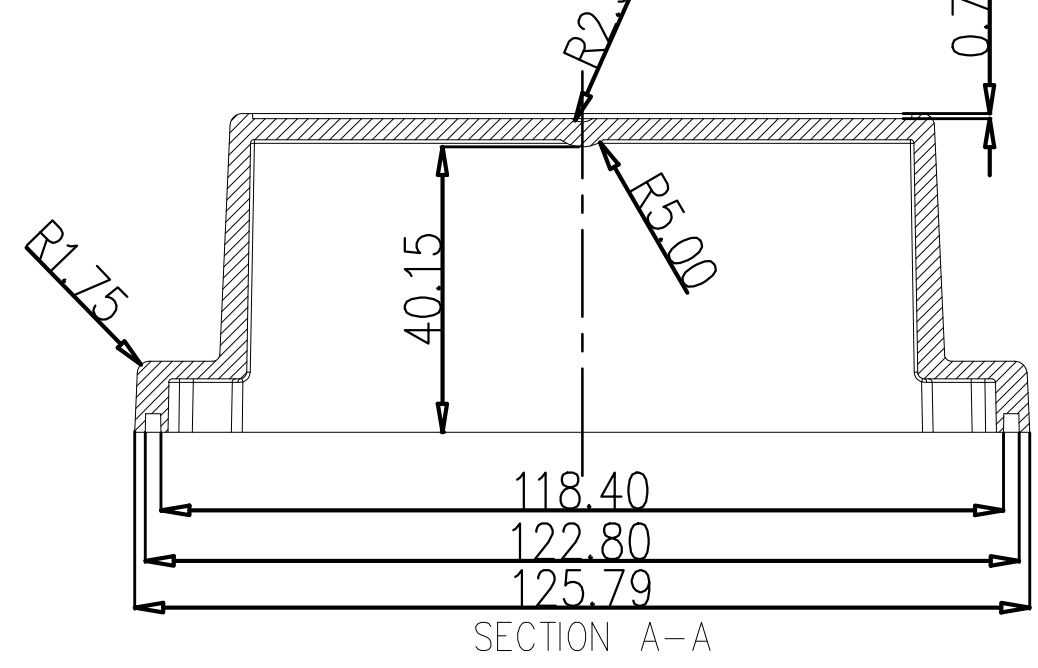

BEN-40-TOP

Wall Mount
Part #BEN-WM

BEN-40 SEALING KIT

BEN-40-BOTTOM

Part Number	Top Color	Bottom Color
BEN-40P	Grey	Grey
BEN-40PC	Clear	Grey
BEN-40P-BLK	Black	Black
BEN-40PC-BLK	Clear	Black
Optional Accessory		
Wall mount kit, pack of 4, color grey. Part # BEN-WM		
Material - Polycarbonate, fire retardant UL 94-V2 Sealing Kit - NEMA 4 / IP65, material - Silicone		