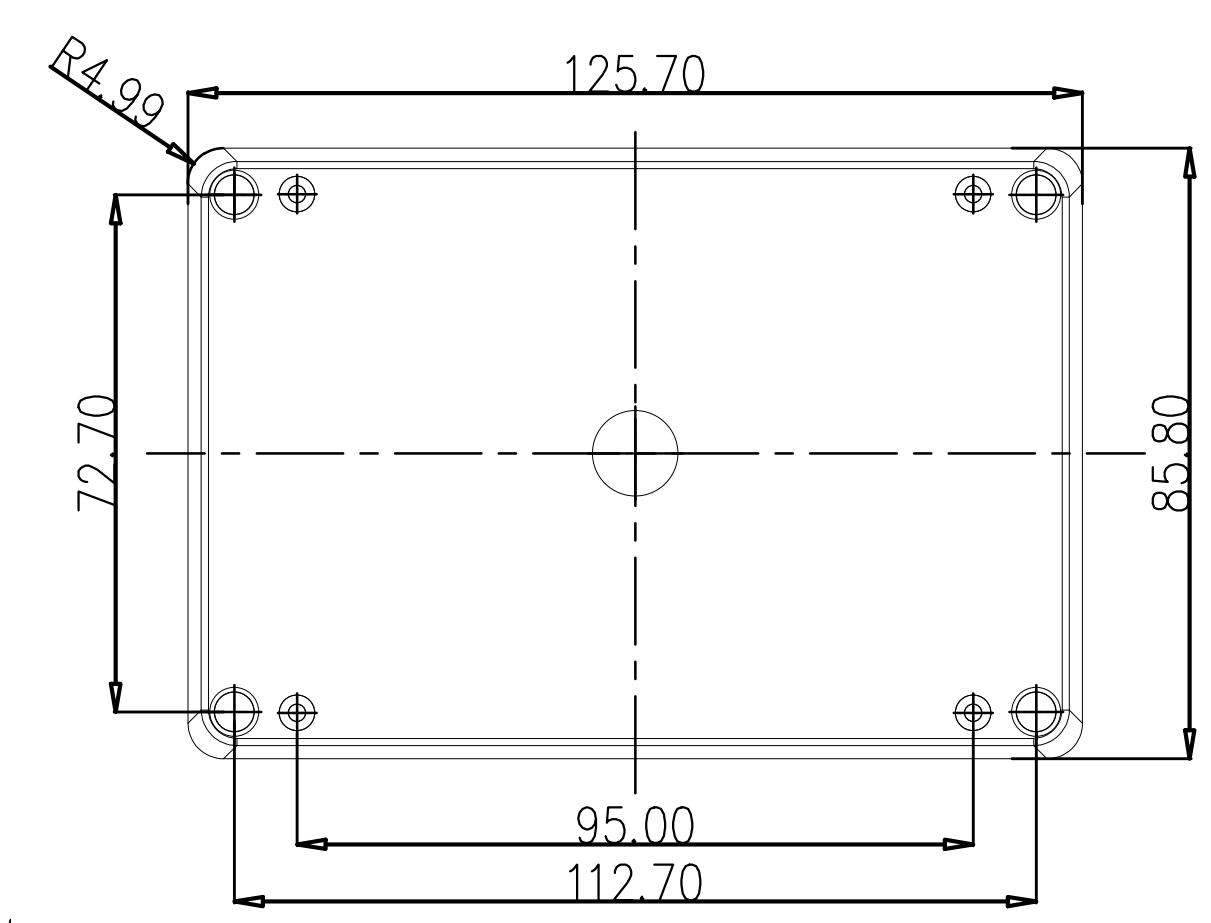

BEN-40-TOP

Wall Mount
Part #BEN-WM

BEN-40 SEALING KIT

BEN-40-BOTTOM

Part Number	Top Color	Bottom Color
BEN-40P	Grey	Grey
BEN-40PC	Clear	Grey
BEN-40P-BLK	Black	Black
BEN-40PC-BLK	Clear	Black
Optional Accessory		
Wall mount kit, pack of 4, color grey. Part # BEN-WM		
Material - Polycarbonate, fire retardant UL 94-V2 Sealing Kit - NEMA 4 / IP65, material - Silicone		